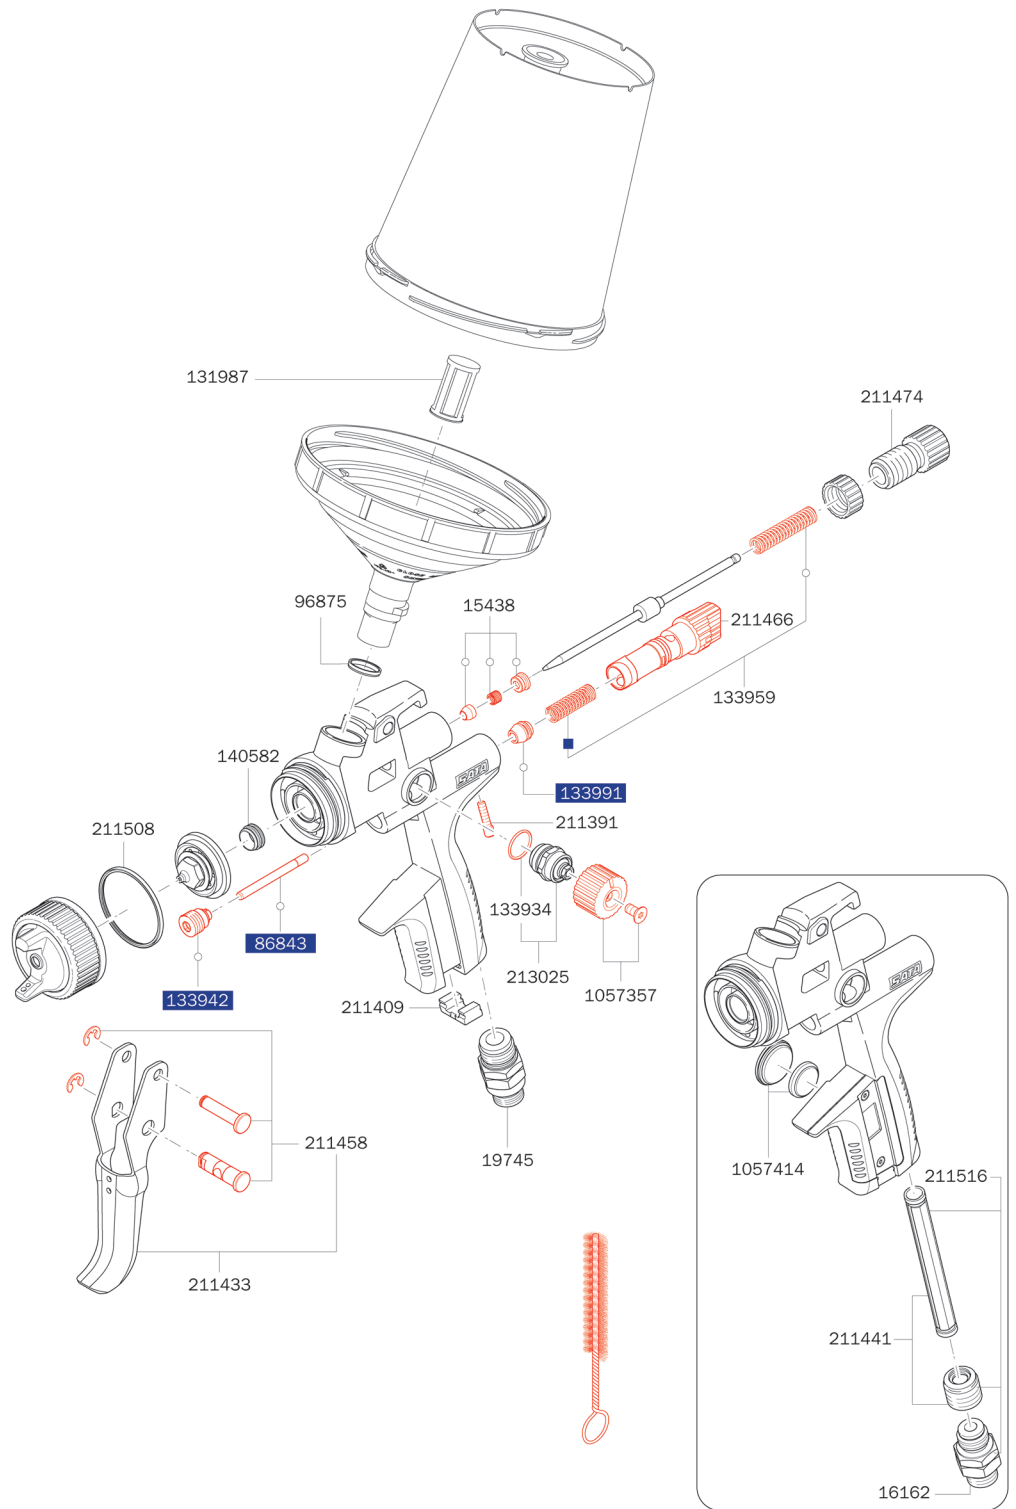

**Spare parts**  
**SATAjet X 5500**

1057357
Control knob with screw (2 pieces each)
1057414
Battery kit
1097379
Universal spanner (pack of 3 pieces)
131987
Spare plug-in sieve 200 µm, pastel green (packing unit 100 pieces)
133934
Sealing (packing unit 3 pieces) for spindle
133942
Seal retainer, cpl.
133959
Pressure spring (3 pieces) for paint needle and air piston
133991
Air piston head (packing unit 3 pieces)
140582
Sealing element (packing unit 5 pieces) for fluid tip
15438
Paint needle packing
16162
Swivel joint
19745
Swivel joint
211391
Locking screw (packing unit 3 pieces) for air micrometer
211409
CCS-Clips, green, blue, red, black (packing unit 4 pieces)
211433
Trigger kit
211441
Seal retainer with sleeve
211458
Trigger sleeve kit
211466
Air micrometer
211474
Material flow control with counter nut
211508
Sealing ring (packing unit 5 pieces)
211516
Swivel joint with seal retainer and sleeve
213025
Spindle, cpl., for round / flat spray control
86843
Air piston rod
96875
PVC insert for paint spray guns with QCC cup connection

**Tool kit**

1057323  
Universal spanner, combi tool, cleaning brush, CCS clips, paint strainer

**Repair kit**

- 1047522  
Repair kit
- 82552  
Air piston service unit
- 136960  
Sealing kit